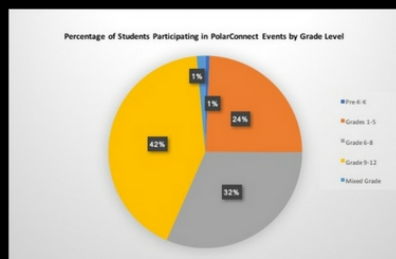

# SHARING THE POLAR EXPERIENCE

2016-2017!

15 EXPEDITIONS

8 in the Arctic  
7 in the Antarctic

803

JOURNALS PUBLISHED

+4000 comments posted

+1000 new photos

+90 videos on YouTube

+400 social media followers

+280K website users

and in Spanish!

## LIVE EVENTS ARE GREAT FOR CONNECTING

80% of participants are joining PolarConnect events for the first time

17 countries & 42 states participated in at least one live event

Data Source: PolarTREC Program, Arctic Research Consortium of the United States  
www.polartrac.com