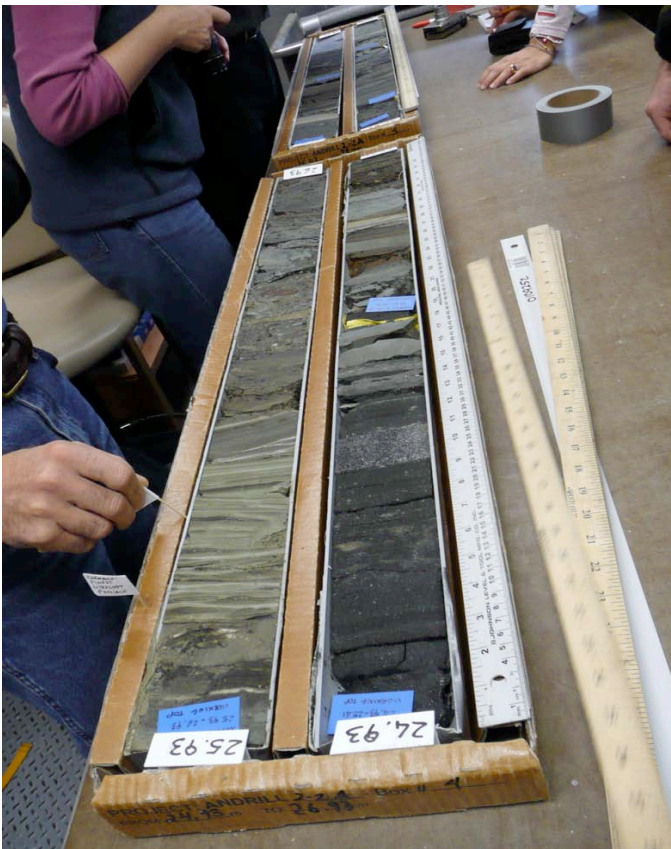

www.polarrec.com

ANDRILL

Characterizing the Core

Bioturbated sandy-siltstone

Bioturbated sandy-siltstone
Sandy-silt filler burrows

Dropstone

mm-laminated silty claystone
basaltic volcan (reworked)

Bioturbated sandy-siltstone

SCINI

Submersible Capable of under Ice Navigation & Imaging

ROV

Remotely Operated Vehicle

SCINI Internal Anatomy

SCINI Goals

Locate new sites

Reach below
SCUBA depths