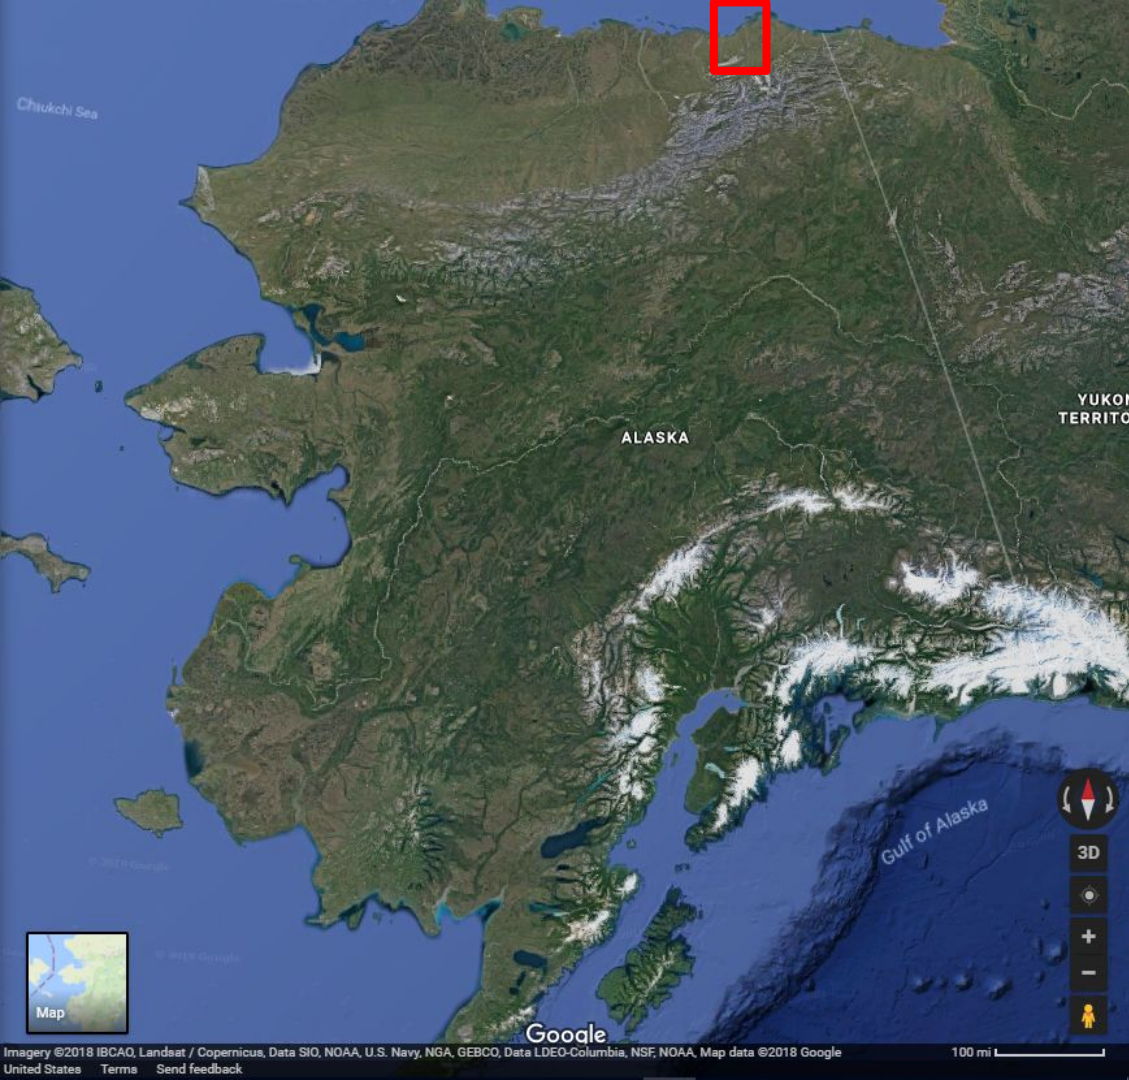

Carnivore Creek is fed by many glaciated basins

Turbidity of Carnivore Creek, Summer 2017

Approximate regional location of Lake Peters field site

Lake Peters in
relation to nearest
town, Kaktovik, AK

View of Carnivore watershed, Chamberlin glacier, and NG1 watershed