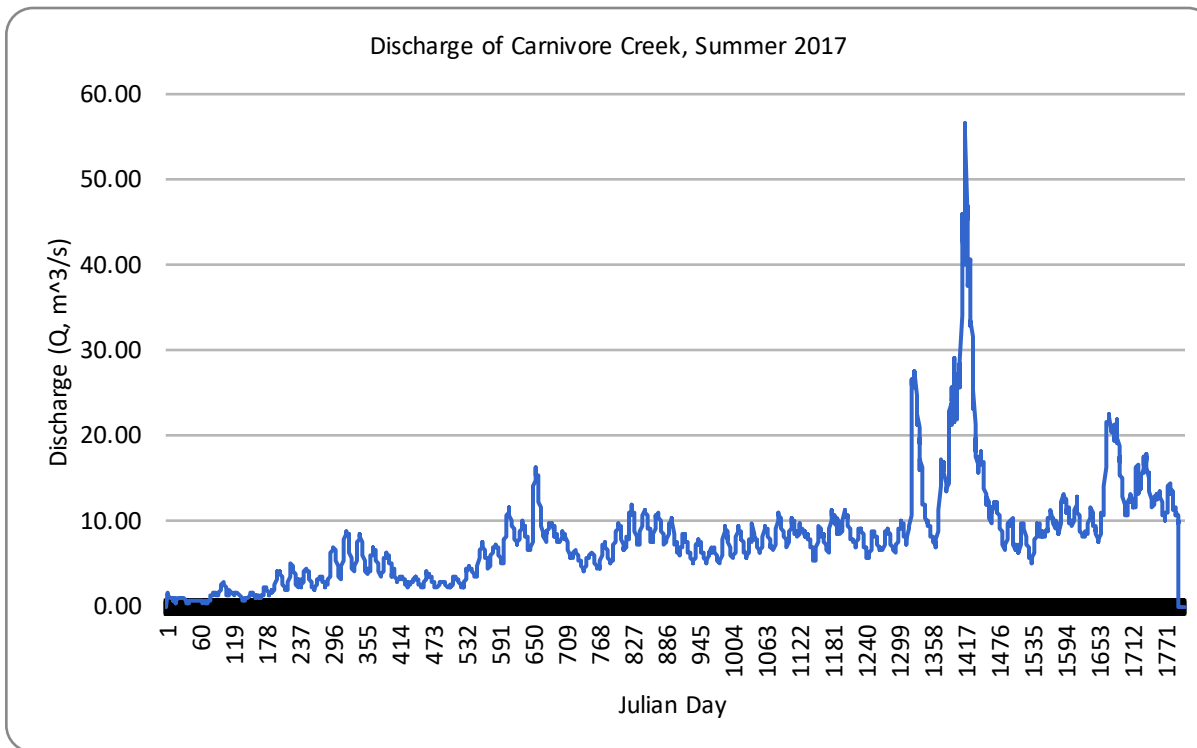

(mm)

Notes:

SSC = Suspended Sediment Concentration (mg/L)

Q = Discharge (m^3/s)

Pressure = the pressure of water on a submerged logger, which acts as a rough approximation of discharge (KPa)

NG1 is a non-glaciated basin

Carnivore Creek is fed by many glaciated basins

Turbidity of Carnivore Creek, Summer 2017